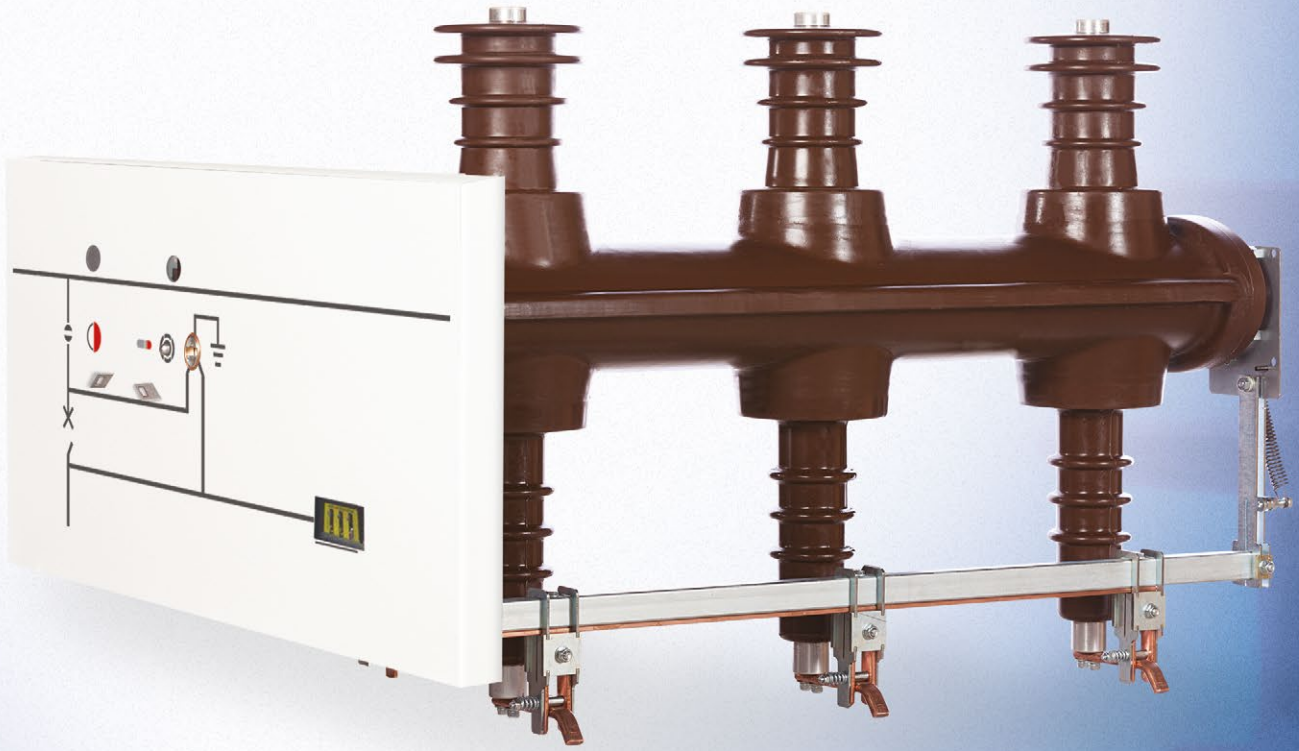

B A T E L
elektromekanik

BNA SF6 GAS DISCONNECTOR
TYPE 12-24-36 kV

BNA SF6 GAS DISCONNECTOR

TYPE **SF6** 12-24-36 kV

BNA 12 - 24 kV 630-1250A DISCONNECTOR SWITCH

Weight : 55-67 kg

BNA 36 kV 630-1250A DISCONNECTOR SWITCH (width: 750mm)

Weight : 68-78 kg

BNA 36 kV 630-1250A DISCONNECTOR SWITCH (width: 1000mm)

Weight : 70-80 kg

BNA 36 kV

630-1250A DISCONNECTOR SWITCH

BNA 12 - 24 kV

630-1250A DISCONNECTOR SWITCH

General Specifications

- The main contacts of the disconnecter are in the epoxy resin enclosure which is filled with 1.5 bar SF6 gas and this sealed pressure system guaranteed for its life.
- The disconnecter contacts can be in one of the two positions; closed / open.
- The earthing switch is outside of the enclosure, and its position clearly and safely can be observed directly. Its operation is interlocked with the mechanism of the main contacts.
- The safety of the gas filled enclosure is secured by the membrane system positioned at back side. Auxiliary contacts indicating the position of the main contacts and for the earthing switch are present.
- Key type interlocks are possible.
- SF6 Gas Disconnecter can be optionally equipped with VB640 type hermetically sealed temperature compensated digital pressure indicator with two alarm contacts .